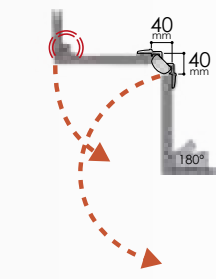

acceso total
full access

Color	Ref.	Ref.
	H=697mm	H=897mm
35	0606-032	0606-033
05	0606-034	0606-035
52M	0606-047	0606-048

RincoBasic40

RincoBasic40, perfil decorativo para puertas de rincón independientes.

RincoBasic40, decorative profile for independent corner doors.