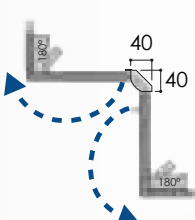

acceso total
full access

Color	Ref.	Ref.
	H=697mm	H=897mm
35	0606-036	0606-037
05	0606-038	0606-039