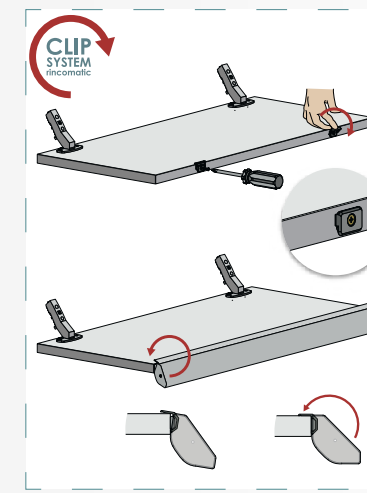

RincoBasic40, decorative profile for independent corner doors.

todo incluido para su montaje
includes everything for installation

no necesita escuadras
no moldings needed

instalación óptima
quick assembly